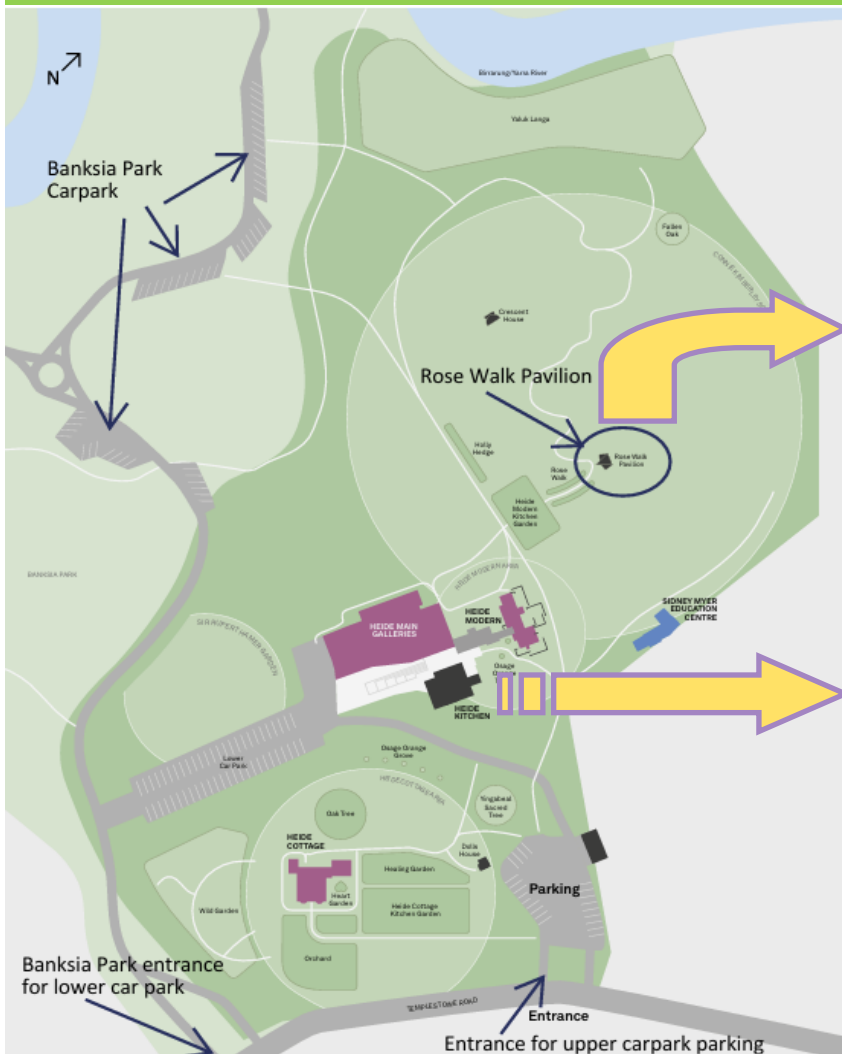

The Hong Kong Club inc VIC
維省香港會
Reg No A8066U

HKC PICNIC

@ Rose Walk Pavilion - Heide Sculpture Park Bulleen

7 TEMPLESTOWE ROAD, BULLEEN 3105 — Melway Reference 32 E5

SUNDAY 29th SEPTEMBER 2024

11:30pm for 12:00pm start

**Some Light Lunch will be provided by the Club
Families and friends are most welcome
Free for all attendees**

**Welcome to bring a plate to share
(Bring your own chairs & drinks)**

Please note below site map for the Rose Walk Pavilion, Carparking and Entrance